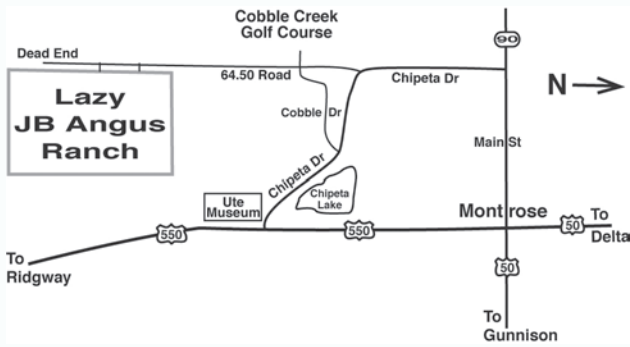

17270 6450 Rd.
Montrose, CO 81403

catalog
designed by  JENNIE JAE DESIGNS

take the LEAD WITH LAZY JB ANGUS

SUNDAY, MARCH 12, 2017 | 1:30 PM MST | MONTROSE, CO